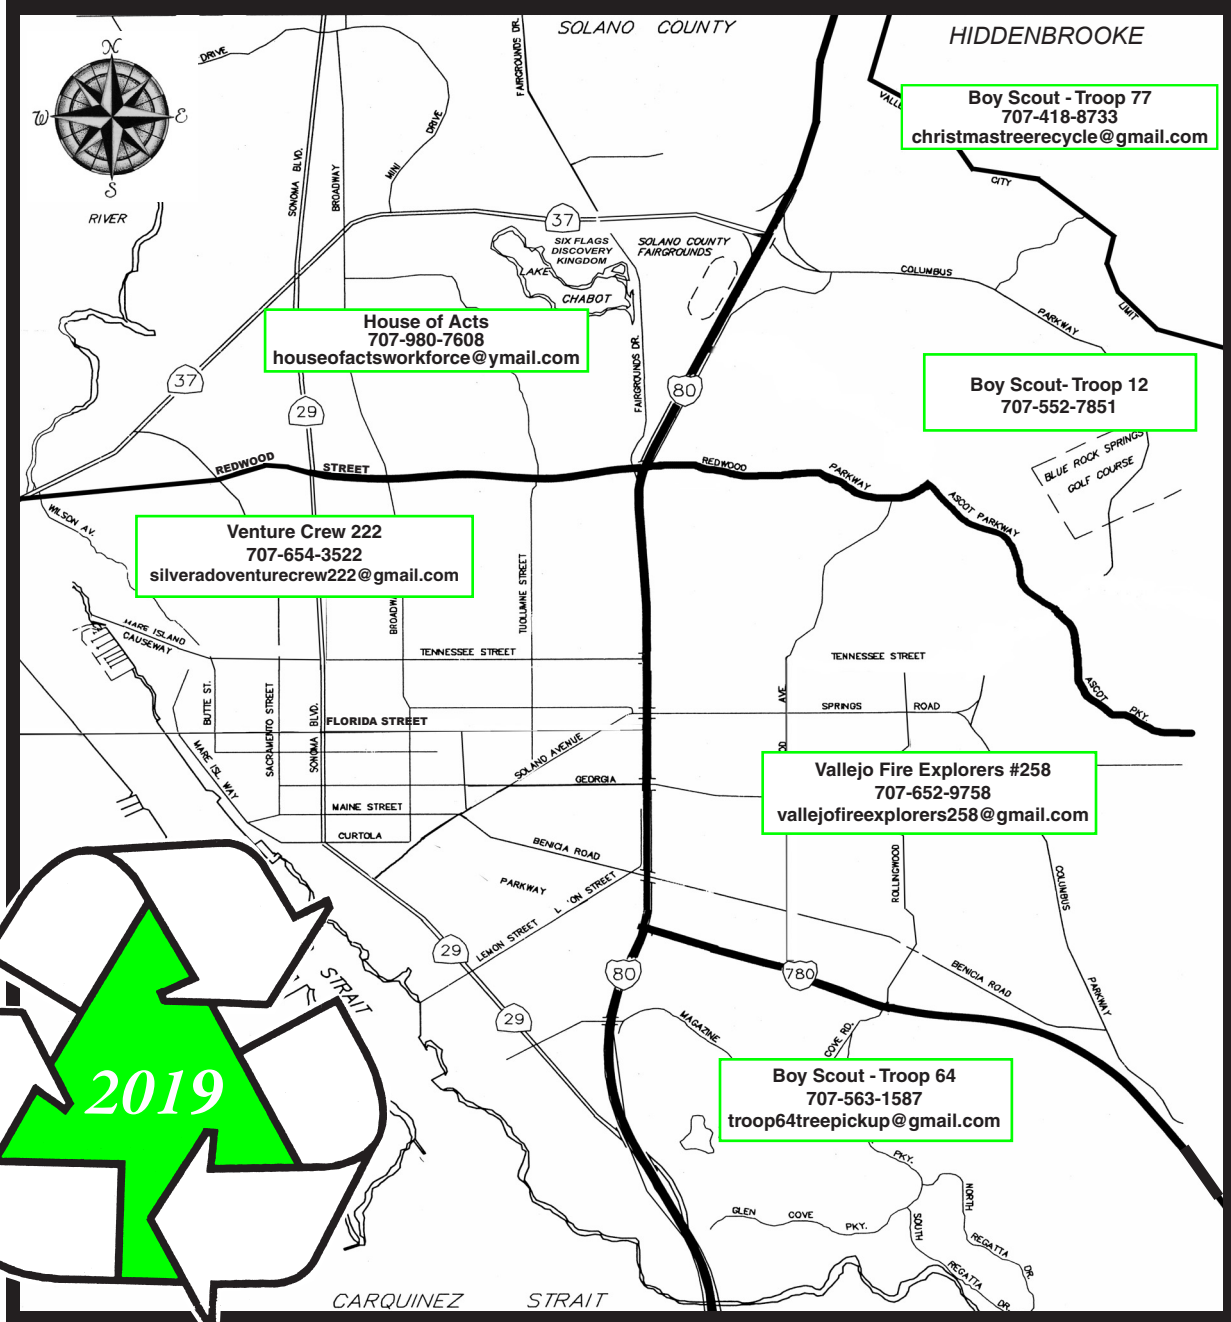

**Drop-Off Site: VALCORE RECYCLING, 38 Sheridan Street, (707) 645-8258. (NO CHARGE) No flocked trees, No tree stands.**

• Dec. 26<sup>th</sup> through Jan. 25<sup>th</sup>, Mon - Sat. from 9am - 4:30 pm; closed daily 1-2 pm for lunch; Closed Sundays.

**Recology Curbside Collection -**

• Dec. 26<sup>th</sup>: Cut trees to fit inside your waste toter. Whole trees will NOT be picked up.

No flocked trees, no tree stands. Vallejo Unincorporated residents contact Recology Vacaville Solano, (707) 557-7773 and City residents contact Recology Vallejo, (707) 552-3110.